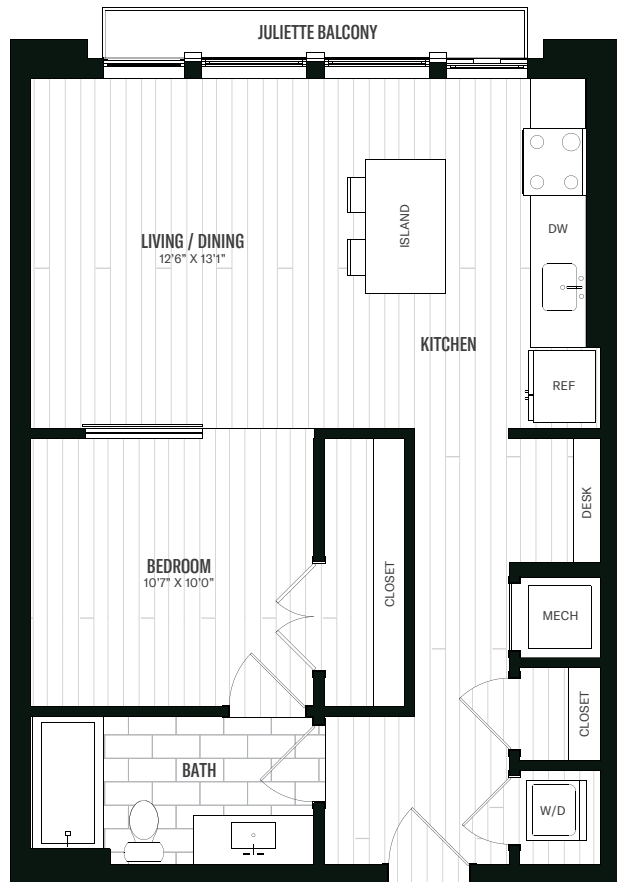

1B1

1 Bedroom | 1 Bathroom

679 SF

THE
HARTLEY
AT THE PARKS

Monthly Rent _____

Lease Term _____

Move-in Date _____

Apartment Number _____

Square footages are approximate and may vary slightly. Rental rates, availability, deposits, and specials are subject to change without notice.

7150 12th St NW, Washington D.C. 20012
202.952.8166 | TheHartley.com | BOZZUTO