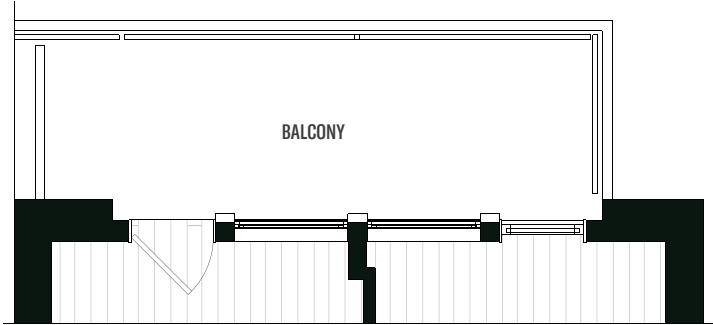

1B 2

1 Bedroom | 1 Bathroom

679 SF

THE
HARTLEY
AT THE PARKS

Monthly Rent _____

Lease Term _____

Move-in Date _____

Apartment Number _____