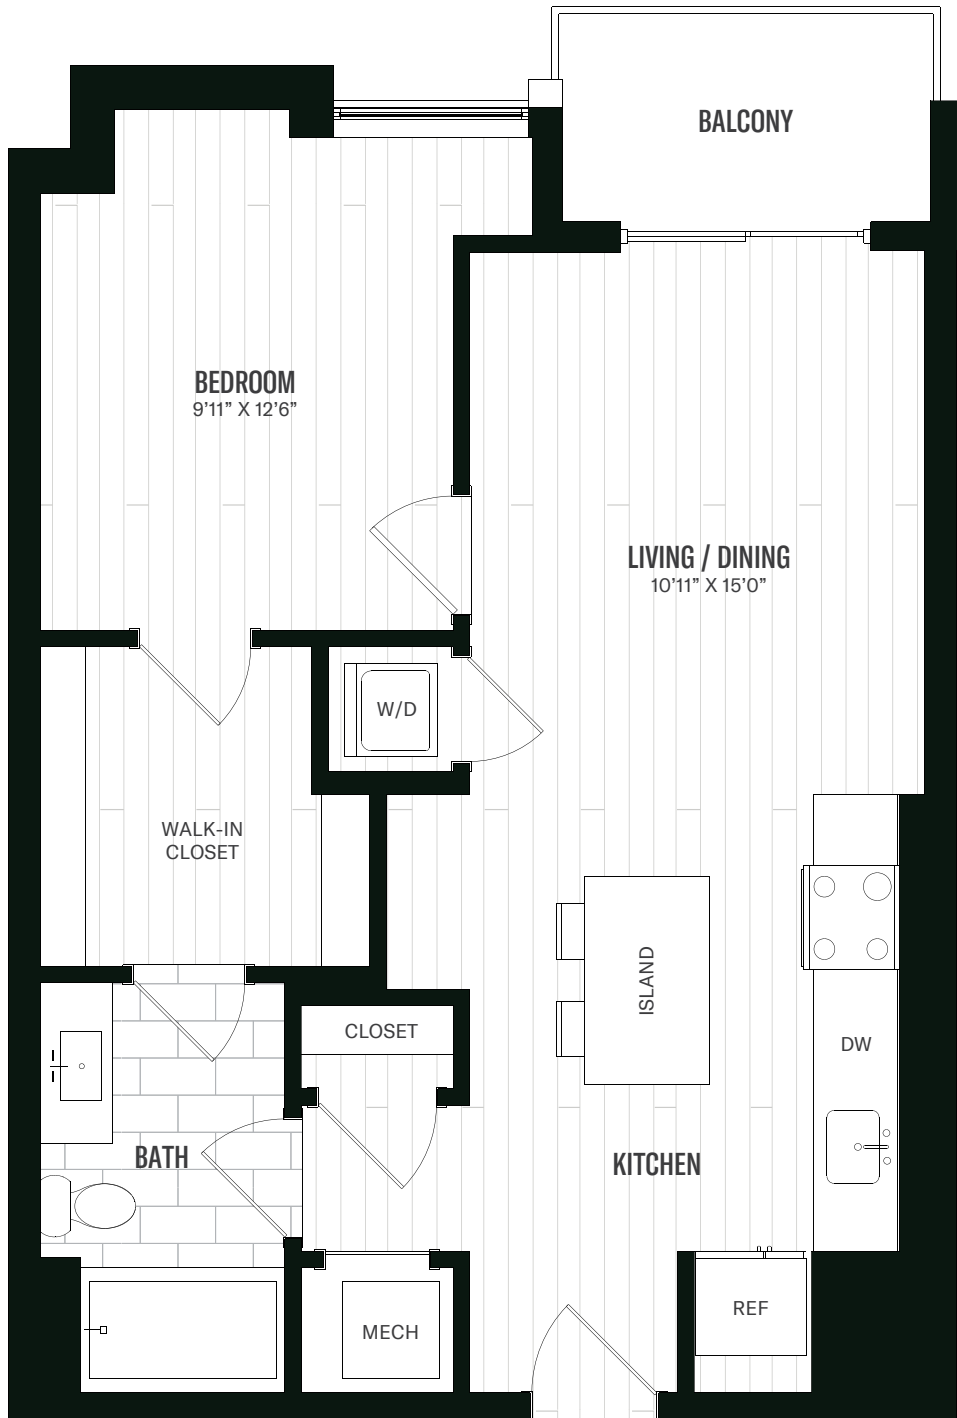

1B 2 ALT

1 Bedroom | 1 Bathroom

674 SF

THE
HARTLEY
AT THE PARKS

Monthly Rent _____

Lease Term _____

Move-in Date _____

Apartment Number _____

Square footages are approximate and may vary slightly. Rental rates, availability, deposits, and specials are subject to change without notice.

7150 12th St NW, Washington D.C. 20012
202.952.8166 | TheHartley.com | BOZZUTO